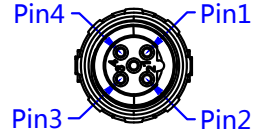

The information contained in this drawing is the sole property. Any reproduction in part or whole without the written permission. Is Prohibited

M12P-BF05T-xxPBGD/VT  
M12预铸屏蔽B编码5孔直带xx米PB协议固定紫色线

"J1"

M12 5Pin Female B-Code  
Circular Connector

Material:TPU  
Color:BLK  
Forming method成型方式  
Moulded注塑成型

为乐电气(上海)有限公司

生效	2017.11.22	日期
受控文件		

Wiring circuit diagram  
接线定义

- NOTES:
- Cable assembly shall be teseted for continuity
  - Cable assembly shall be individually packaged in accordance with specification PSZ-0001.

Regulatory compliance:  
CE2011/65/EU(RoHs DIRECTIVE)

Cable parameters 电缆参数	
Outer jacket material 护套材质	PVC
Outer jacket color 护套颜色	Violet 紫色
Cable core number 芯数	2
Wire gauge 线芯规格	1*2*19AWG
Minimum bending radius 弯曲半径(固定stationary)	10xD
通讯类型	CAT5e
Temperature 工作温度(移动)	-5°C-+65°C
Temperature 工作温度(固定)	-20°C-+85°C

Mechanical parameters 机械参数	
Connector locking system 连接器锁紧系统	Bolted M12*1 M12*1螺纹连接
Tightening torque 拧紧力矩	0.6Nm
Number of holes 针脚数	5Pin
Material of contact 接触件材质	Cu+Zn(Alloy)
Contact plating 触点镀层	Au(gold)
Material of contact body 插针载体塑料件材质	PUGF
Mechanical operation 拔插寿命	> 100mating cycles
Termination 接线方式	Crimp 铆压接