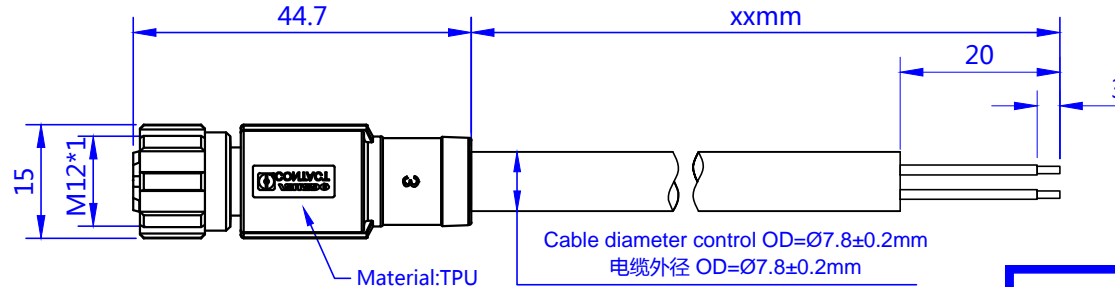

The information contained in this drawing is the sole property. Any reproduction in part or whole without the written permission. Is Prohibited

M12P-BF05T-xxPBGD/VT  
M12预铸屏蔽B编码5孔直带xx米PB协议固定紫色线

"J1"

M12 5Pin Female B-Code  
Circular Connector

Material:TPU  
Color:BLK  
Forming method成型方式  
Moulded注塑成型

为乐电气(上海)有限公司

生效	2017.11.22	日期
受控文件		

Wiring circuit diagram  
接线定义

- NOTES:
- Cable assembly shall be teseted for continuity
  - Cable assembly shall be individually packaged in accordance with specification PSZ-0001.

Regulatory compliance:  
CE2011/65/EU(RoHs DIRECTIVE)

Cable parameters 电缆参数	
Outer jacket material 护套材质	PVC
Outer jacket color 护套颜色	Violet 紫色
Cable core number 芯数	2
Wire gauge 线芯规格	1*2*19AWG
Minimum bending radius 弯曲半径(固定stationary)	10xD
通讯类型	CAT5e
Temperature 工作温度(移动)	-5°C-+65°C
Temperature 工作温度(固定)	-20°C-+85°C

[xx]=0-1000mm±15mm  
[xx]=1000-3000mm±20mm  
[xx]=3000-5000mm±30mm  
[xx]=5000-10000mm±50mm  
[xx]=≥10000mm±100mm

UNLESS OTHERWISE SPECIFIED, DIMENSIONS ARE IN INCHES[mm] OVERALL CABLE LENGTH TOLERANCE: ≤12[305]=+1[25]/-0 >12[305]≤60[1524]=+2[51]/-0 >60[1524]≤120[3048]=+4[102]/-0 >120[3048]≤300[7620]=+6[152]/-0 >300[7620]=+5%/-0%	Approvals	Date	为乐电气(上海)有限公司 VELLE Electrical(Shanghai) Co.,Ltd.			
	Drawn by Wenzhi.Shi	10/31/17				Category
ALL OTHER DIMENSIONAL TOLERANCES: X=±2[5.08] .XX=±0.02[0.51] XXX=±0.005[0.13]	Configuration details of undimensioned features may vary		Production Description M12P-BF05T-xxPBGD/VT			
PROJECTION: 	Color variations may occur		Size A4	PART NO.	Dwg NO.	REV. 1
			Scale : NONE	Dwg File:	Sheet 1 Of 1	