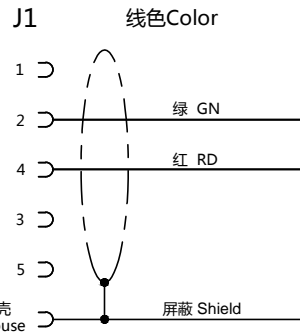

The information contained in this drawing is the sole property. Any reproduction in part or whole without the written permission. Is Prohibited

M12P-BF05T-xxPBGD/VT  
M12预铸屏蔽B编码5孔直带xx米PB协议固定紫色线

"J1"

M12 5Pin Female B-Code  
Circular Connector

Material:TPU  
Color:BLK  
Forming method成型方式  
Moulded注塑成型

为乐电气(上海)有限公司

生效	2017.11.22	日期
受控文件		

Wiring circuit diagram  
接线定义

- NOTES:
- Cable assembly shall be teseted for continuity
  - Cable assembly shall be individually packaged in accordance with specification PSZ-0001.

Regulatory compliance:  
CE2011/65/EU(RoHs DIRECTIVE)

Cable parameters 电缆参数	
Outer jacket material 护套材质	PVC
Outer jacket color 护套颜色	Violet 紫色
Cable core number 芯数	2
Wire gauge 线芯规格	1*2*19AWG
Minimum bending radius 弯曲半径(固定stationary)	10xD
通讯类型	CAT5e
Temperature 工作温度(移动)	-5°C-+65°C
Temperature 工作温度(固定)	-20°C-+85°C

Mechanical parameters 机械参数	
Connector locking system 连接器锁紧系统	Bolted M12*1 M12*1螺纹连接
Tightening torque 拧紧力矩	0.6Nm
Number of holes 针脚数	5Pin
Material of contact 接触件材质	Cu+Zn(Alloy)
Contact plating 触点镀层	Au(gold)
Material of contact body 插针载体塑料件材质	PUGF
Mechanical operation 拔插寿命	> 100mating cycles
Termination 接线方式	Crimp 铆压接